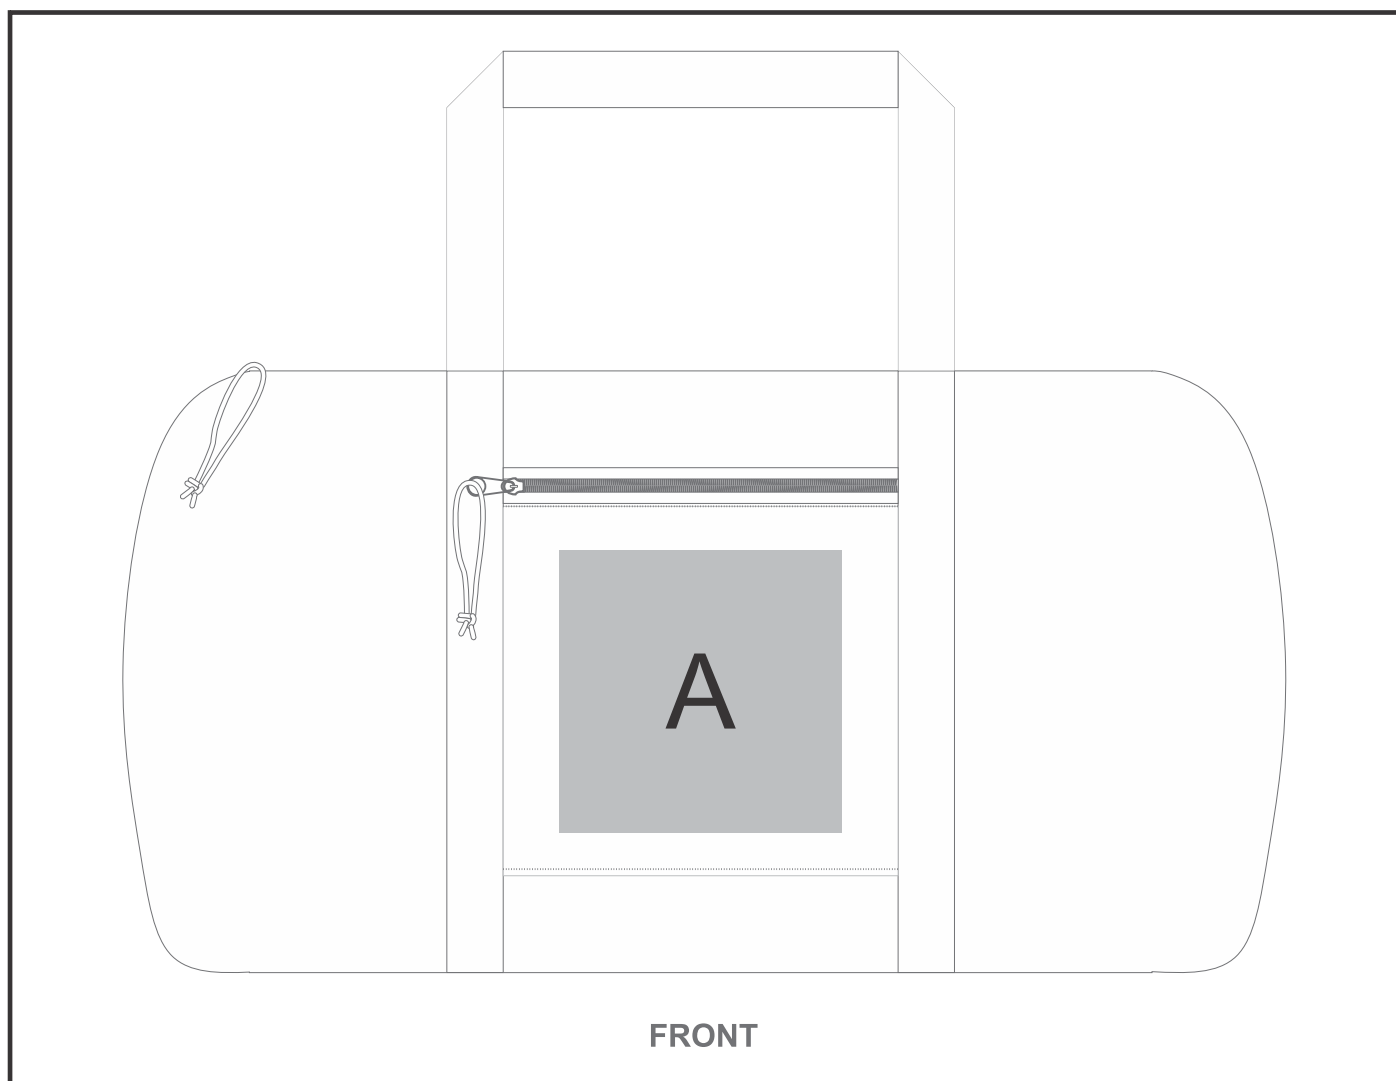

### Need to know:

- Includes 1-Colour, 1-Position Screen Print (setup fees apply)

### **Position A**

1. Screen Print (SA)  
1 Colour  
Size: 150mm wide x 120mm high
  
2. Digital Direct Transfer (DDT-D)  
Full Colour  
Size: 105mm wide x 74mm high
  
3. Digital Direct Transfer (DDT-A)  
Full Colour  
Size: 105mm wide x 148mm high
  
4. Digital Direct Transfer (DDT-B)  
Full Colour  
Size: 150mm wide x 150mm high